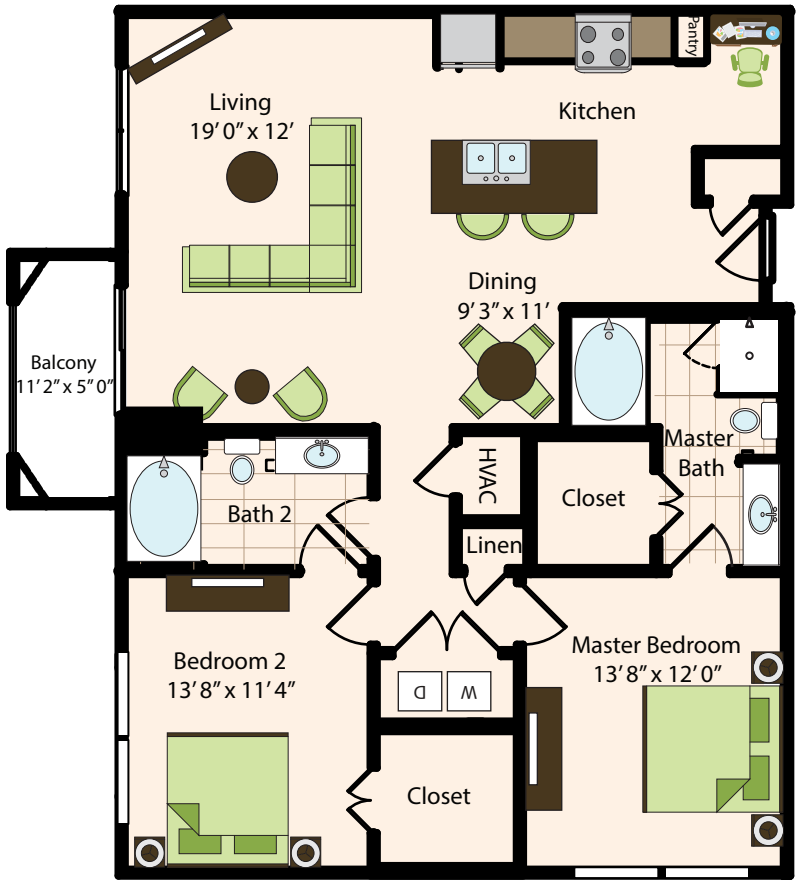

THE CAROLINE

B1.1 • 1,235 sq. ft.
2 Bedroom • 2 Bath

FLOOR

RENT*

AGENT

DATE

1235 East Nasa Parkway • Houston, TX 77058 • (832) 224-9696

www.TheCaroline.com