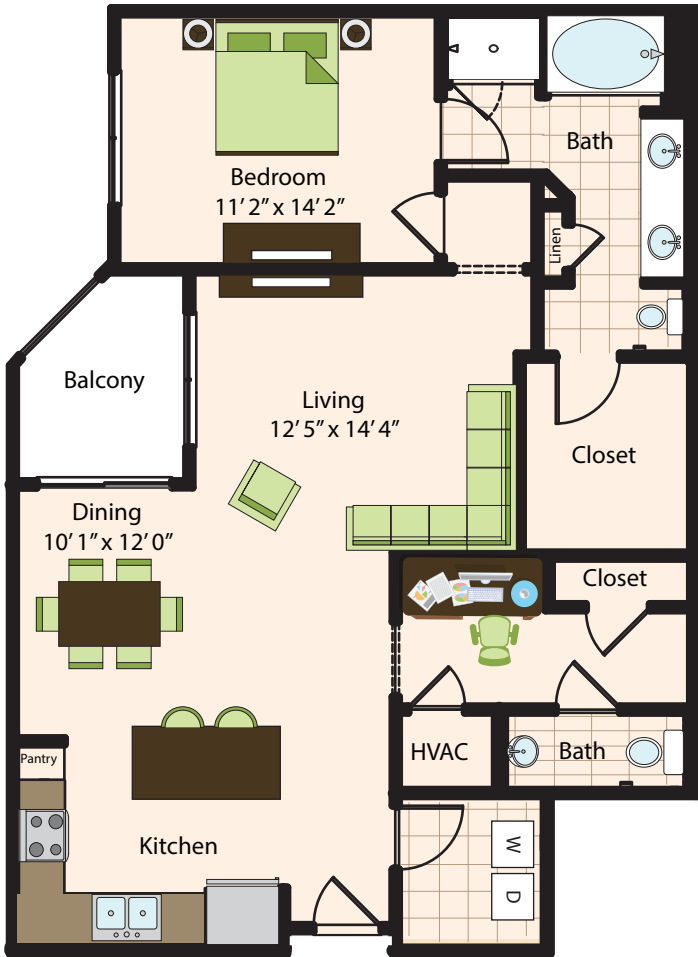

THE CAROLINE

A6.1 • 1,103 sq. ft.
1 Bedroom • 1.5 Bath

FLOOR

RENT*

AGENT

DATE

1235 East Nasa Parkway • Houston, TX 77058 • (832) 224-9696

www.TheCaroline.com