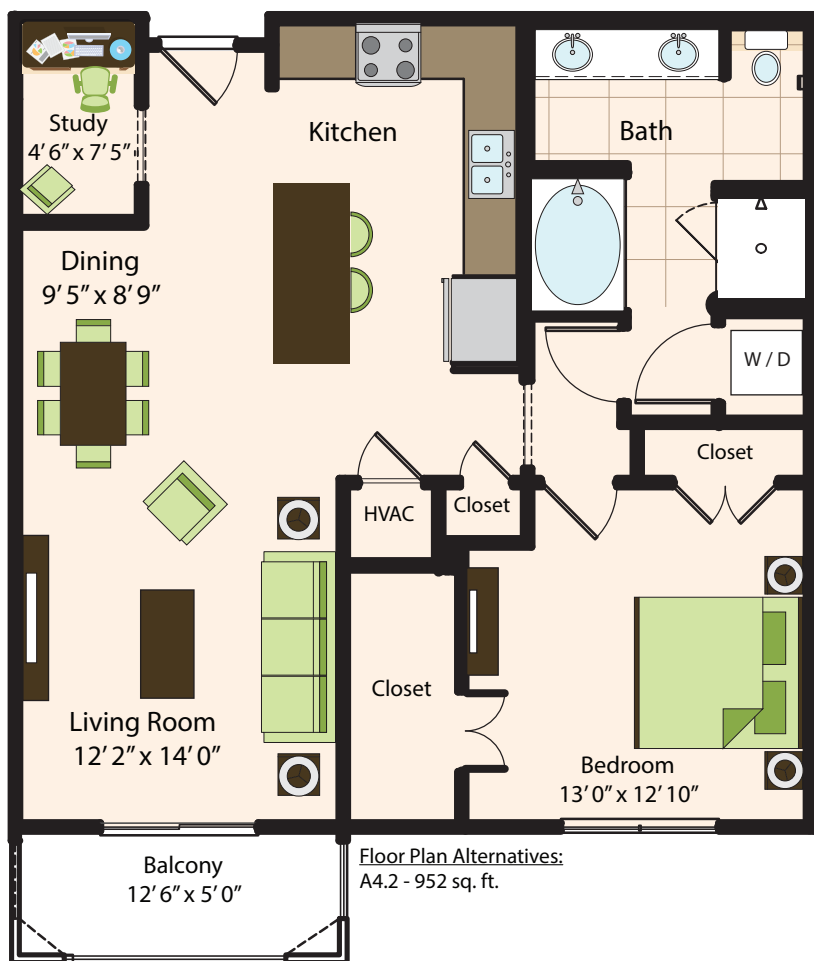

# THE CAROLINE

A4.1 • 941 sq. ft.

1 Bedroom • 1 Bath • Study

\_\_\_\_\_

FLOOR

\_\_\_\_\_

RENT\*

\_\_\_\_\_