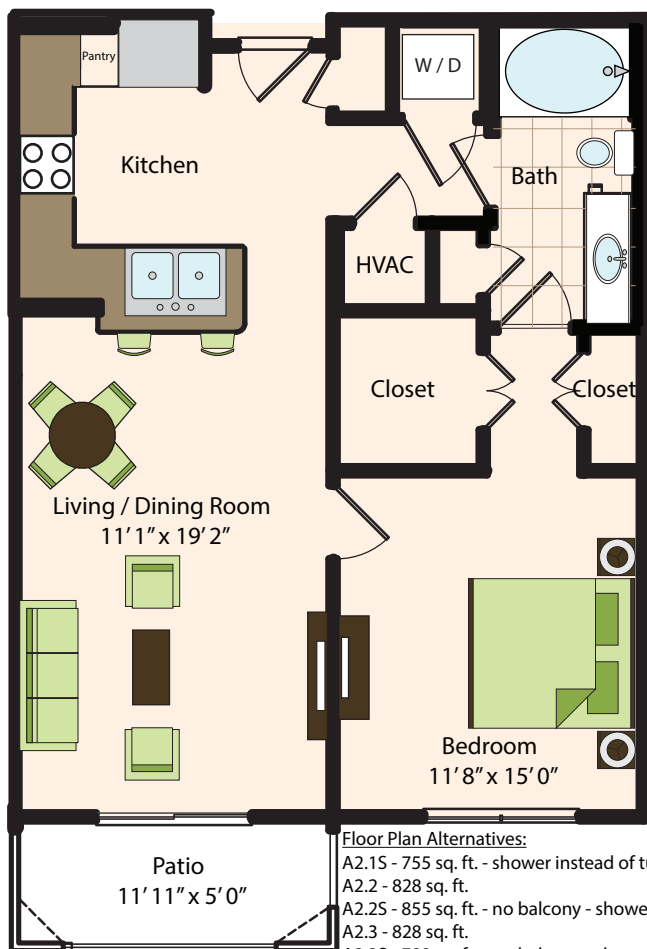

THE CAROLINE

A2.1 • 755 sq. ft.
1 Bedroom • 1 Bath

FLOOR

RENT*

AGENT

DATE

1235 East Nasa Parkway • Houston, TX 77058 • (832) 224-9696

www.TheCaroline.com