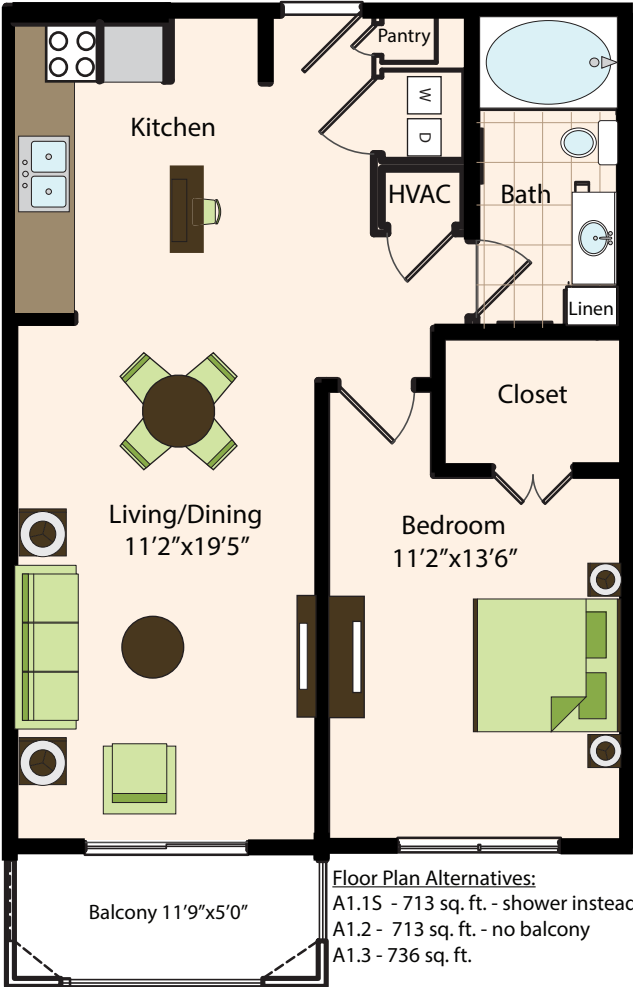

THE CAROLINE

A1.1 • 713 sq. ft.

1 Bedroom • 1 Bath

FLOOR

RENT*

AGENT

DATE

1235 East Nasa Parkway • Houston, TX 77058 • (832) 224-9696